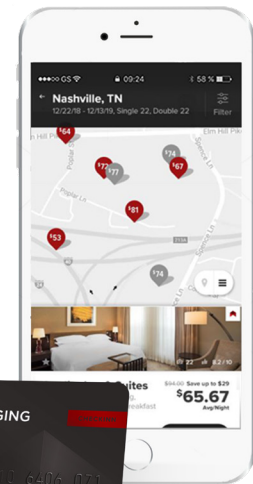

<https://www.clclodging.com/join-now/?keycode=NAPTA>

1.2 Million
Travelers Supported

$420 Million
Savings for Our Members Annually

17 Million
Annual Nights Booked